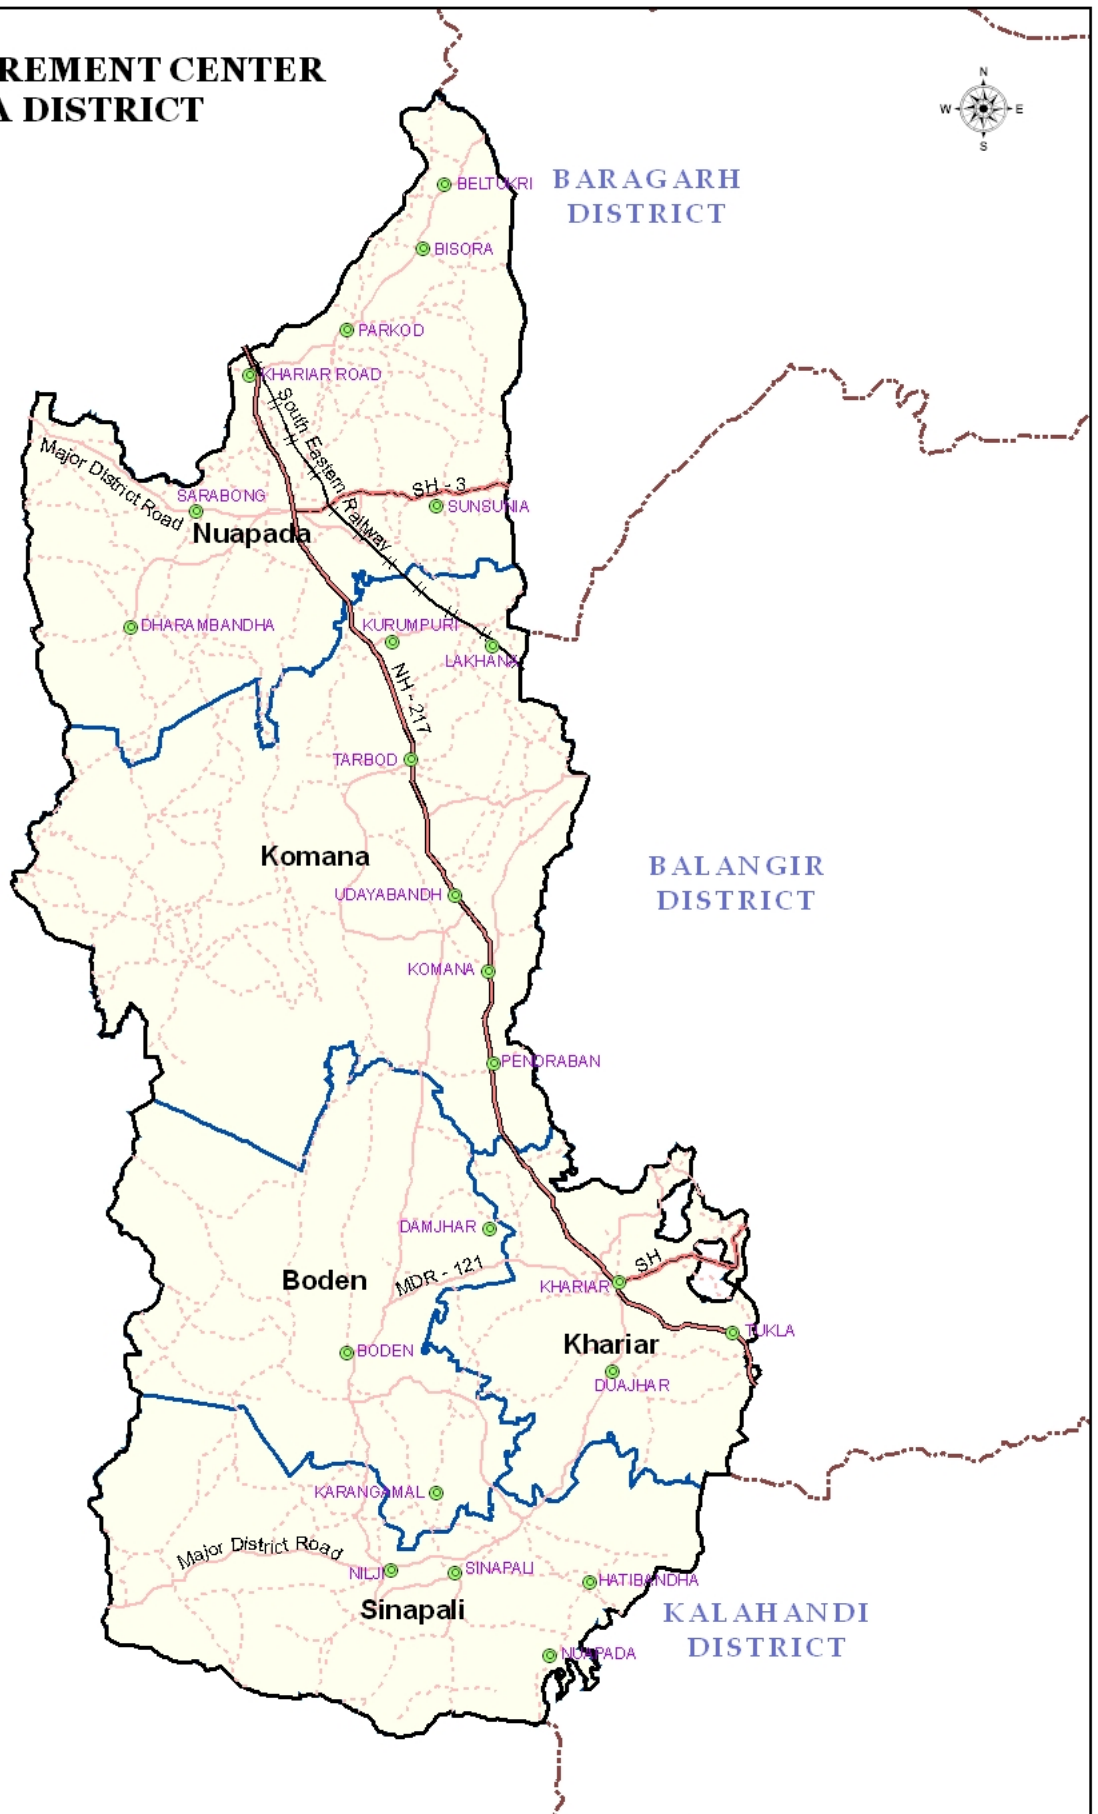

PADDY PROCUREMENT CENTER NUAPADA DISTRICT

C H H A T I S G A R H

INDIA	ORISSA	LEGEND		Scale :
		<ul style="list-style-type: none"> ● Paddy Procurement Center — Block Boundary — District Boundary ● Paddy Procurement Center Name 	<ul style="list-style-type: none"> —+— Railway line — National Highway — State Highway — Major district Road — Other district Road - - - Other Road 	<p>Prepared By: GIS Division NIC, Bhubaneswar.</p> <p>Data Source-District Administration 2008</p>